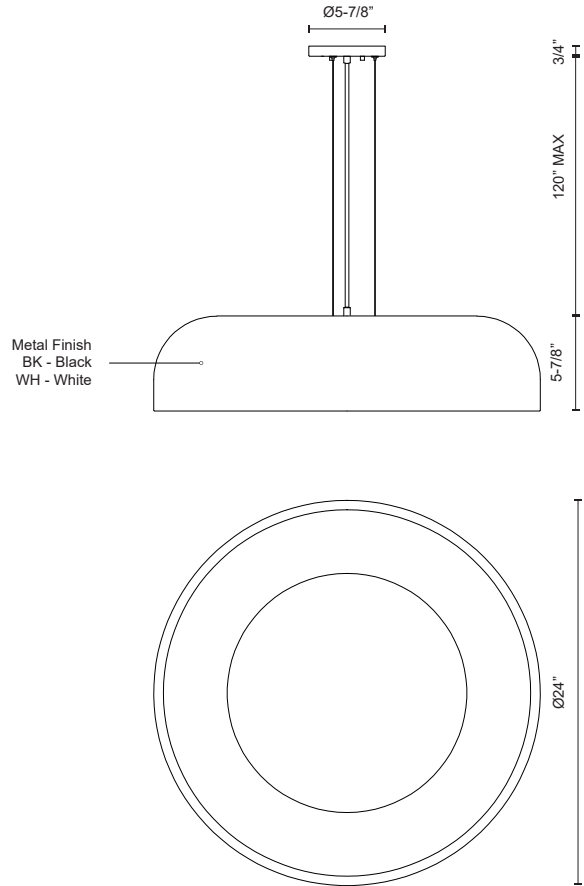

BEACON
PD13124
PENDANTS

PROJECT

PD13124-BK
Black

PD13124-WH
White

SPECIFICATION DETAILS

Fixture Dimensions	D24" x H5-7/8"
Light Source	AC LED Module
Wattage	60W
Total Lumens	4800lm
Delivered Lumens	BK-2672lm; WH-2779lm;
Voltage	120V
Color Temperature	3000K
CRI (Ra)	90CRI
Optional Color Temps	2700K - 5000K Available, Minimum Order Quantities Apply
LED Rated Life	50,000 hours
Dimming	100% - 10%, ELV Dimmer (Not Included)
Diffuser Details	Opal Glass
Shade Details	Heavy Spun Steel Shade
Adjustable	Yes
Wire Length	120" Max
Minimum Hang Height	10"
Wire Type	Clear Aircraft Cable, BK - Black Braided Cord; WH - White Braided Cord;
Sloped Ceiling Adaptable	Yes
Location	Dry
Canopy Dimensions	D5-7/8" x H3/4"
Paint Finish	BK01; WH01;

* For custom options, consult factory for details.

* For warranty information, please visit www.kuzcolighting.com/warranty

DESCRIPTION

The Beacon family is bold, contemporary, and timeless. Made with a steel shade and a powder-coated finish, this classic form can complement any space. Even illumination is produced with LED technology. Available as a flush mount or pendant in two sizes.